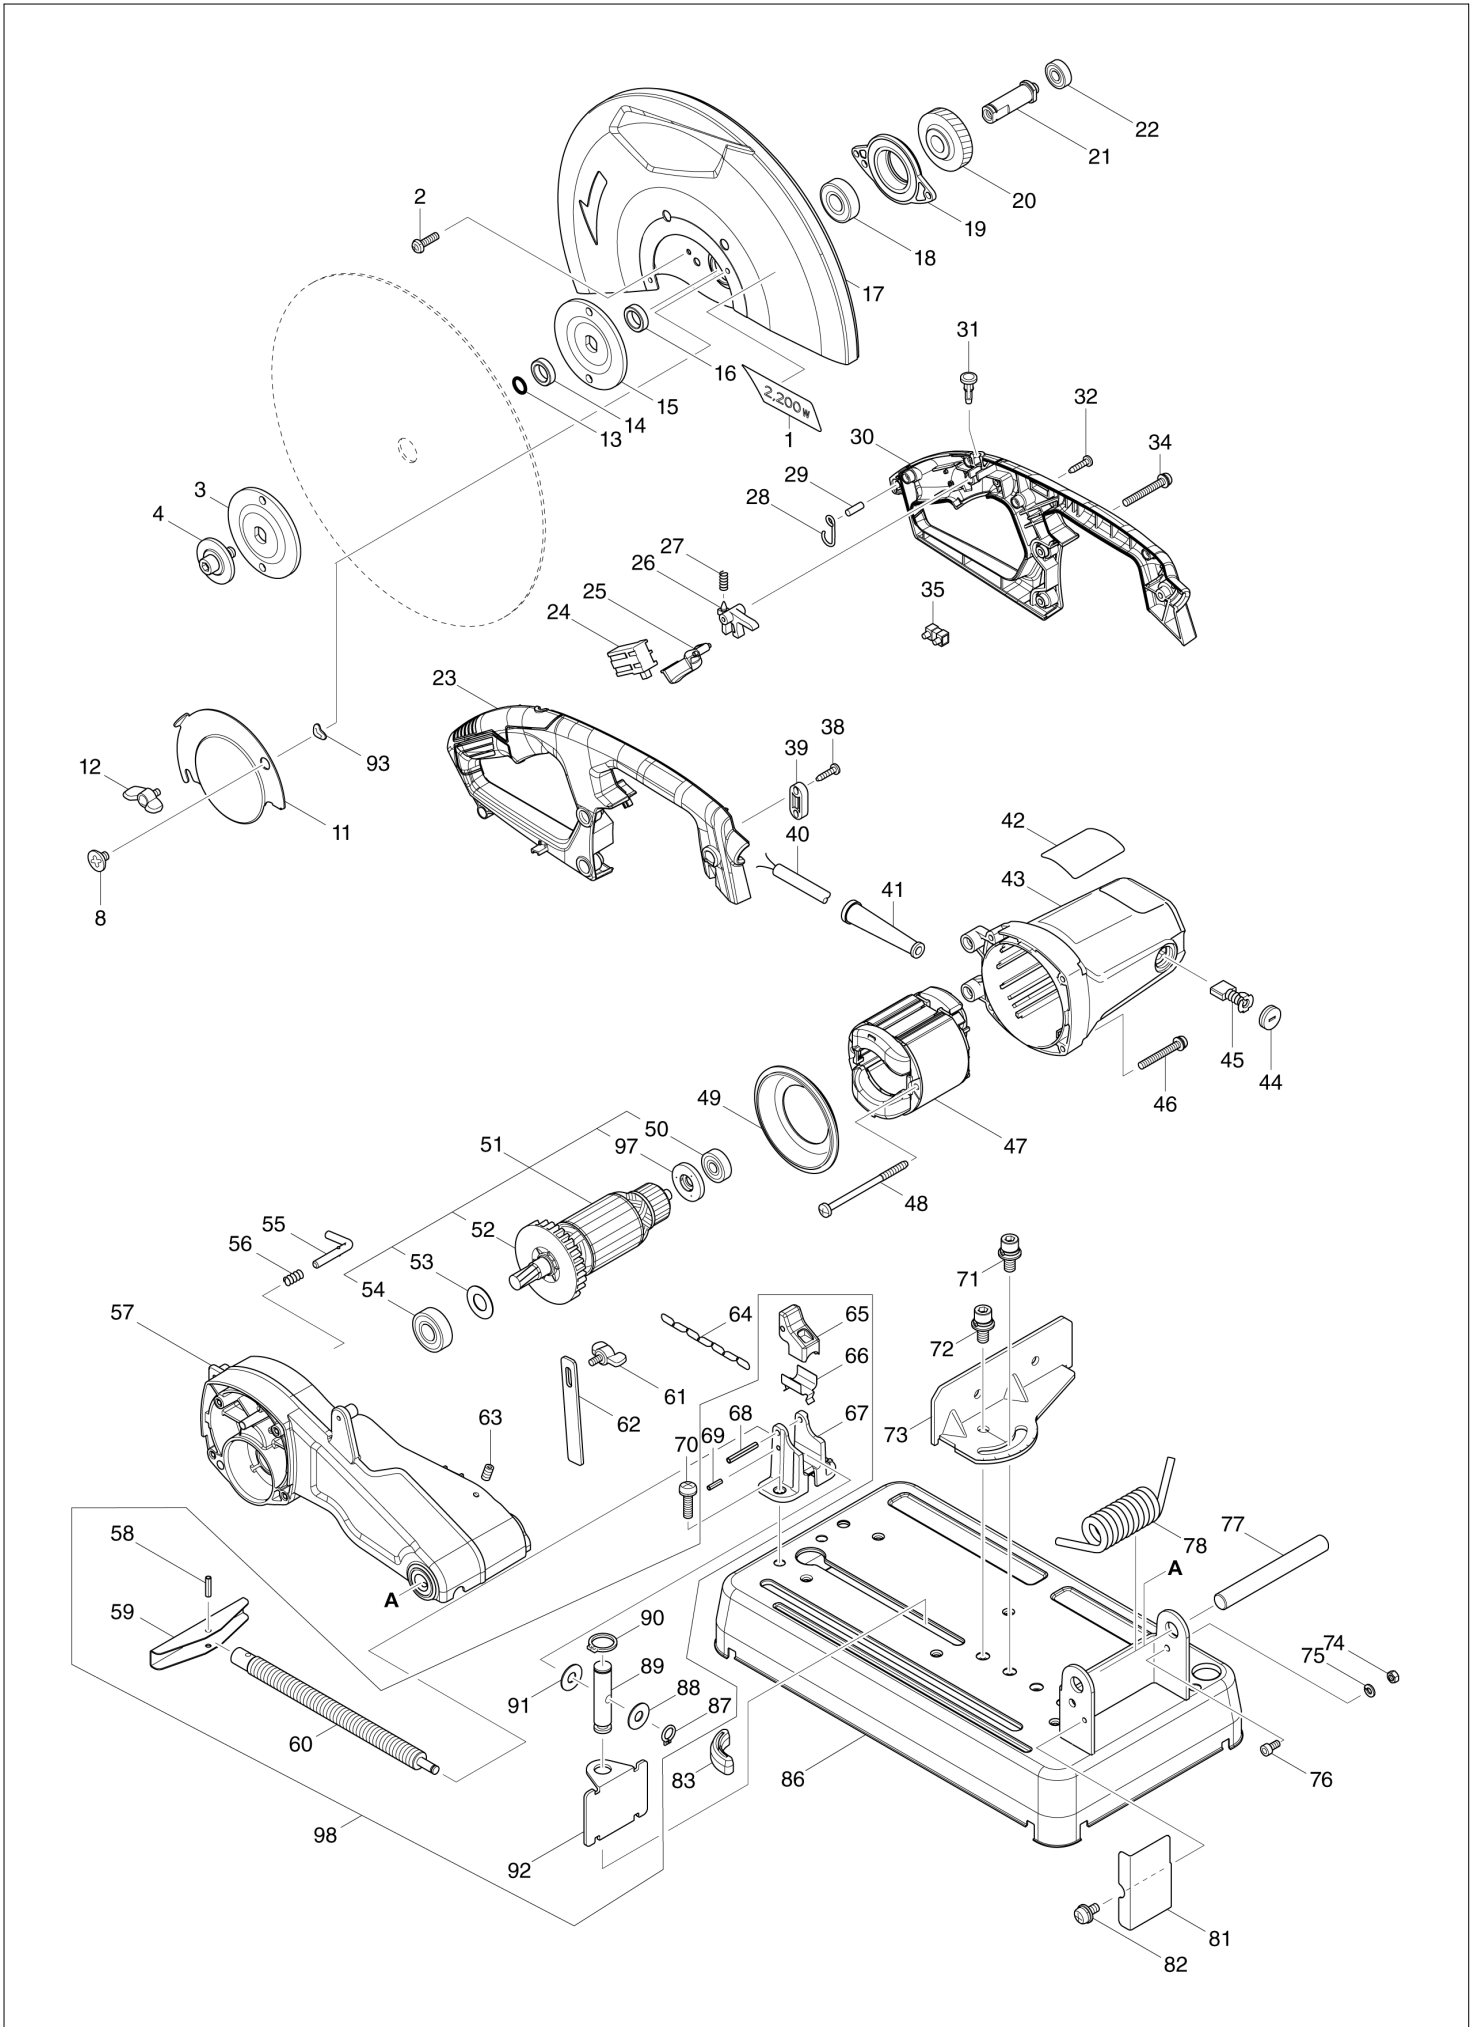

(VN) M2403 / 355MM PORTABLE CUT OFF

VN	VIETNAM

M2403 / 355MM PORTABLE CUT OFF

Item	Sub	Parts No.	Parts Description	Qty	I/C	E/C No.	Close No.	Remark
001		8024K3-9	2200W LABEL	1				
002		265122-5	PAN HEAD SCREW M5X20	4				
003		224299-5	FLANGE 90	1				
004		251498-6	HEX SOCKET HEAD BOLT M10X25	1				
008		265121-7	+ FLAT HEAD SCREW M6	1				
011		347086-6	CENTER CAP	1				
012		265754-8	THUMB SCREW M6X12	1				
013		213180-5	O RING 14	1				
014		257255-0	RING 17	1				
015		224299-5	FLANGE 90	1				
016		257255-0	RING 17	1				
017		161551-9	SAFETY COVER	1				
018		210155-5	BALL BEARING 6203ZZ	1				
019		316527-3	BEARING BOX	1				
020		221462-1	HELICAL GEAR 43	1				
021		326790-0	SPINDLE	1			DA390	
021-1		322633-4	SPINDLE	1	O	DA390		
022		210199-5	BALL BEARING 6000ZZ	1				
023		183E50-1	HANDLE SET	1				
	D10		INC. 30					
024		651067-7	SWITCH	1				
025		418141-2	SWITCH LEVER	1				
026		418139-9	SWITCH LOCK	1				
027		231397-8	COMPRESSION SPRING 4	1				
028		281216-8	HANGER	1				
029		268101-2	PIN 6	1				
030		183E50-1	HANDLE SET	1				
	D10		INC. 23					
031		418138-1	SWITCH BUTTON	1				
032		266326-2	TAPPING SCREW 4X18	4				
034		265104-7	PAN HEAD SCREW M5X40	3				
038		266326-2	TAPPING SCREW 4X18	2				
039		687140-7	STRAIN RELIEF	1				
040		691216-4	POWER SUPPLY CORD 1.25-2-2.5	1				
041		682574-9	CORD GUARD 10-90	1				
042		857W68-3	M2403 NAME PLATE	1				
043		140X63-9	MOTOR HOUSING COMPLETE	1				
	C10	644502-2	BRUSH HOLDER 7-18	2				
044		644802-0	HOLDER CAP	2				
045		B-80341	CARBON BRUSH SET CB-203A	1				
046		265104-7	PAN HEAD SCREW M5X40	4				
047		593949-6	FIELD ASS'Y 240V	1			D6007	
	C10	654098-5	RECEPTACLE	2			D6007	
047-1		593949-6	FIELD ASS'Y 240V	1	O	D6007		
	C10	654098-5	RECEPTACLE	2		D6007		
048		266328-8	TAPPING SCREW 5X80	2				
049		418143-8	BAFFLE PLATE	1				
050		210070-3	BALL BEARING 6200ZZ	1				
051		515563-8	ARMATURE ASS'Y 220V	1				
	D10		INC. 50,52-54,97					
052		240003-4	FAN 80	1				
053		267274-8	FLAT WASHER 15	1				
054		210156-3	BALL BEARING 6202ZZ	1				
055		322665-1	STOPPER	1				
056		233372-0	COMPRESSION SPRING 7	1				
057		144057-2	GEAR HOUSING COMPLETE	1				
	C10	263029-9	RUBBER PIN 6	1			D8694	
	C11	263005-3	RUBBER PIN 6	1	O	D8694		
058		951163-4	SPRING PIN 5-20	1				
059		271431-2	HANDLE 120	1				
060		326802-9	WISE SCREW	1				
061		265754-8	THUMB SCREW M6X12	1				
062		347084-0	STOPPER PLATE	1				
063		251961-9	H.S.SET SCREW(FLAT POINT)M6X10	2				
064		282015-1	CHAIN	1				

Interchange
O : Yes
X : No
< : the new part can be substituted for the current.
> : the current part can be substituted for the new.
S : Interchangeable as a set.