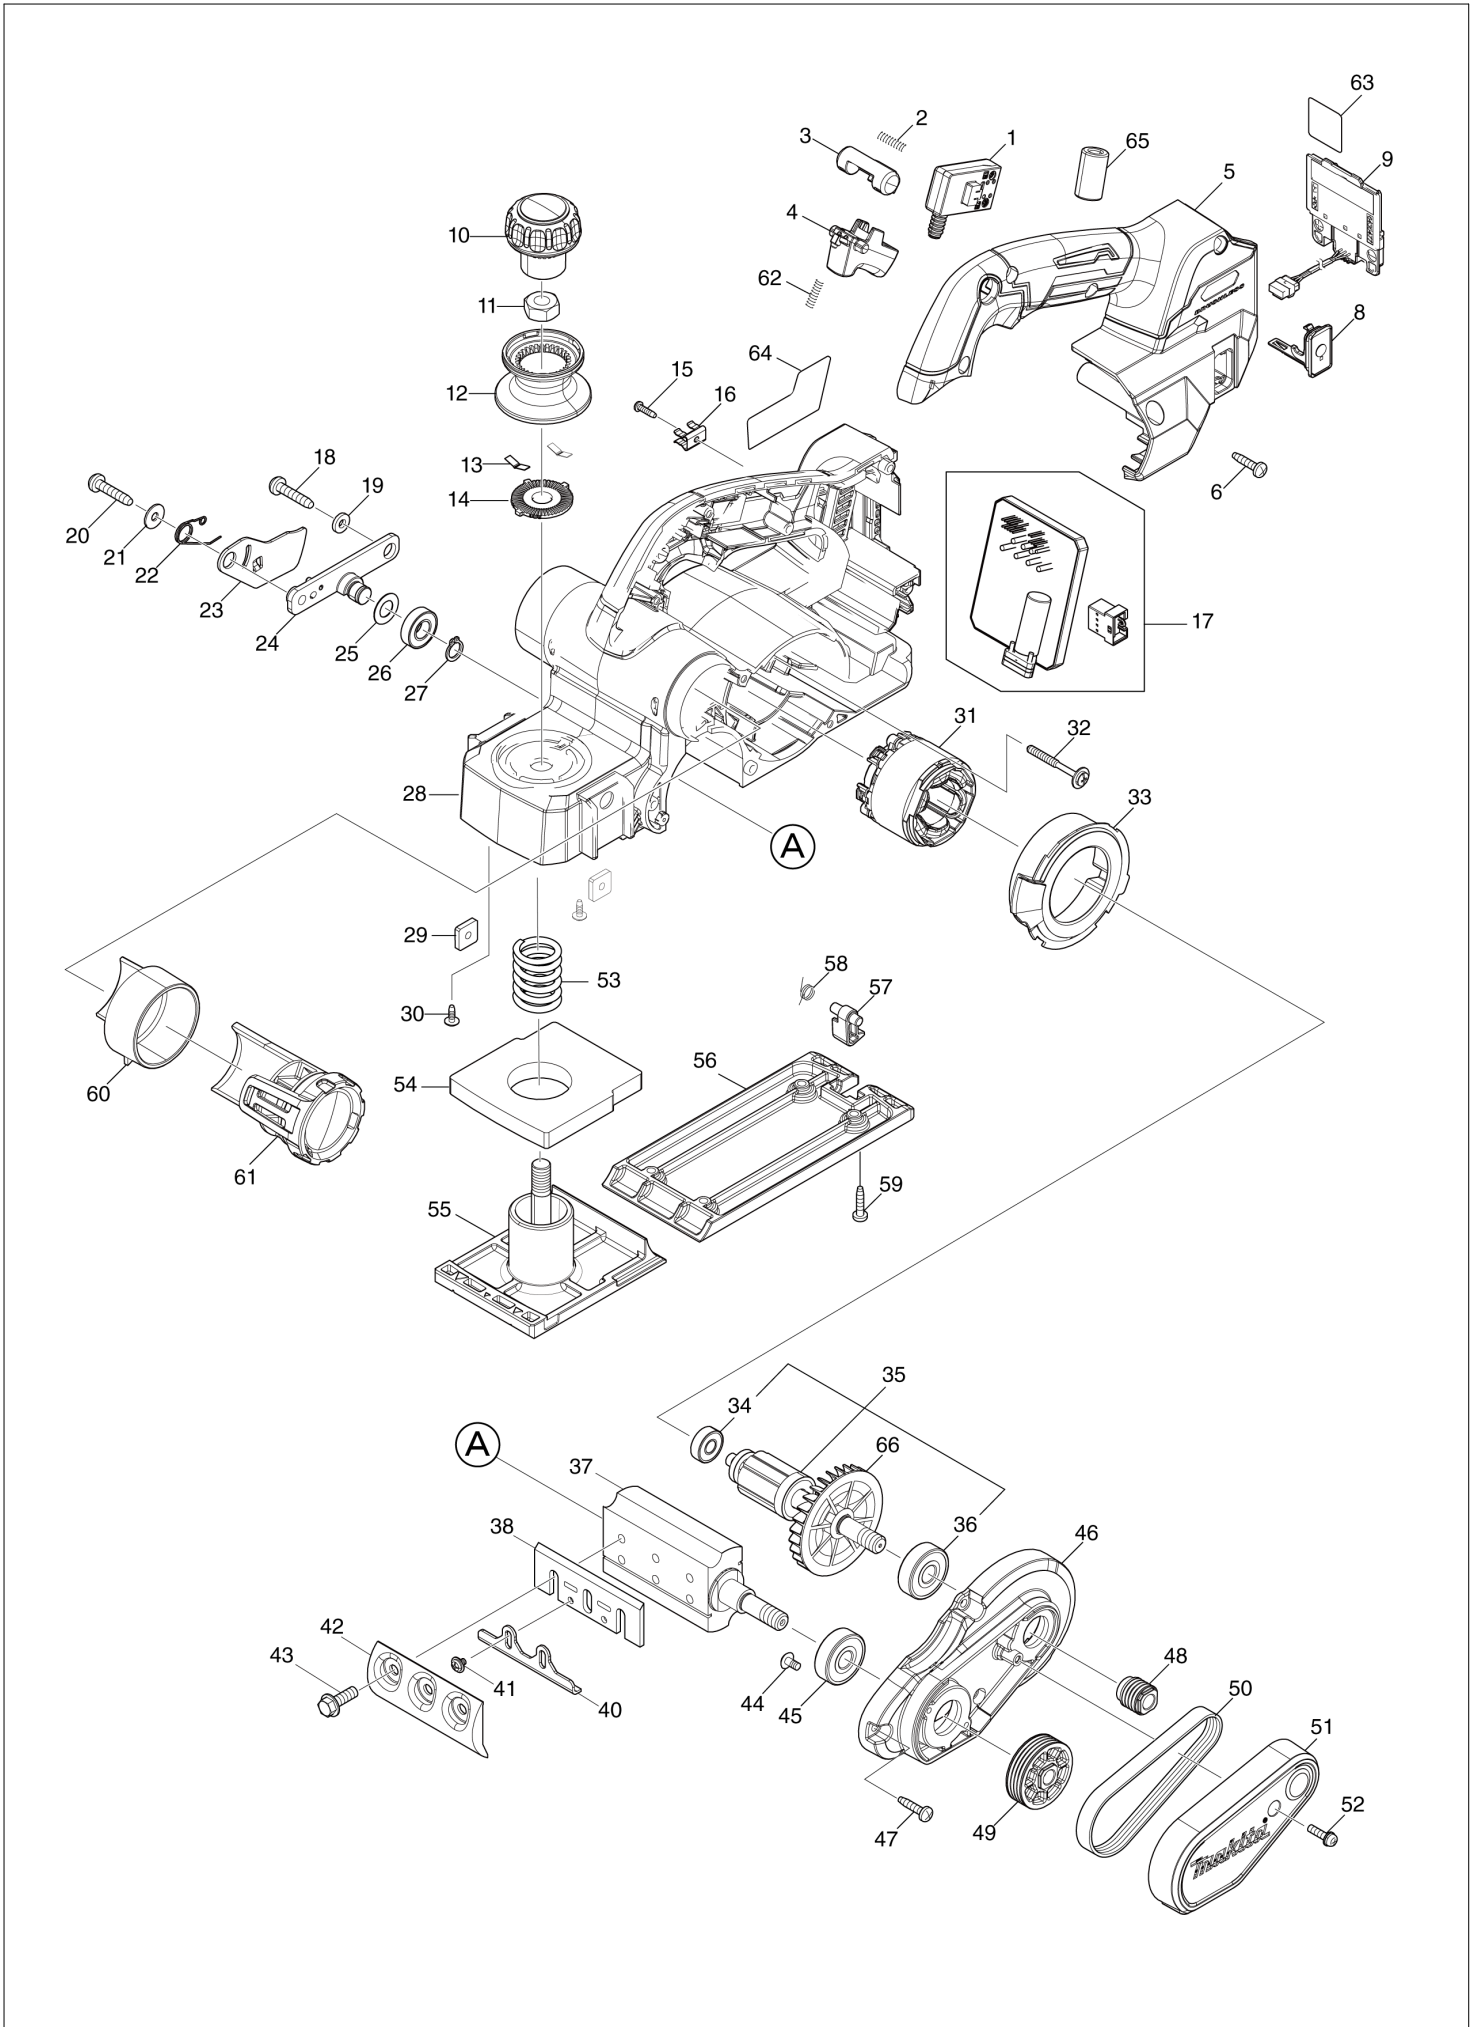

(VN) KP001G / 82MM CORDLESS PLANER

VN	VIETNAM

KP001G / 82MM CORDLESS PLANER

Item	Sub	Parts No.	Parts Description	Qty	I/C	E/C No.	Close No.	Remark
001		651083-9	SWITCH C3XA-1PSPM	1				
002		231433-0	COMPRESSION SPRING 4	1				
003		419704-7	LOCK OFF BUTTON	1				
004		457432-6	SWITCH LEVER	1				
005		136650-6	HANDLE COVER SET	1				
	C10	263005-3	RUBBER PIN 6	1				
	C20	8005T5-8	XGT LOGO LABEL	1				
006		265995-6	TAPPING SCREW 4X18	6				
008		140F99-0	CAP COMPLETE	1				
	C10	213A05-9	O-RING16	1				
	C20	818H07-8	CAP LABEL	1				
009		632P49-4	TERMINAL UNIT	1				
010		451328-3	KNOB COVER	1				
011		252313-7	HEX. NUT M10	1				
012		413F22-1	KNOB	1				
013		232185-6	LEAF SPRING	2				
014		347970-5	CAM PLATE	1				
015		266556-5	TAPPING SCREW 3X12	1				
016		232570-3	LEAF SPRING	1				
017		620J02-6	CONTROLLER	1				
018		266041-8	TAPPING SCREW 5X25	1				
019		267012-8	FLAT WASHER 5	1				
020		266041-8	TAPPING SCREW 5X25	1				
021		253194-2	FLAT WASHER 5	1				
022		233521-9	TORSION SPRING 10	1				
023		345765-0	DRUM COVER	1				
024		158184-9	DRUM HOLDER COMPLETE	1				
025		253758-2	FLAT WASHER 10	1				
026		210057-5	BALL BEARING 6900LLB	1				
027		961006-2	RETAINING RING S-10	1				
028		136606-9	MAIN FRAME ASSEMBLY	1				
	C10	263005-3	RUBBER PIN 6	1				
029		264002-2	SQUARE NUT M5	2				
030		265A77-0	TAPPING SCREW 3X10	2				
031		629B15-6	STATOR	1				
032		265679-6	TAPPING SCREW 4X40	2				
033		459891-0	BAFFLE PLATE	1				
034		210034-7	BALL BEARING 607LLB	1				
035		519742-0	ROTOR ASS'Y	1				
	D10		INC. 34,36,66					
036		211087-9	BALL BEARING 6200DDW	1				
037		158156-4	DRUM COMPLETE	1				
038		D-16346	82MM HSS PLANER BLADE	1				
040		345644-2	ADJUST PLATE	2				
041		251246-3	+ PAN HEAD SCREW M4X5	4				
042		187676-1	DRUM PLATE SET	1				
043		251609-3	HEX. FLANGE HEAD BOLT M6X17	6				
044		251291-8	+ SCREW M4X8	2				
045		211087-9	BALL BEARING 6200DDW	1				
046		141J58-1	BRACKET COMPLETE	1				
	C10	263002-9	RUBBER PIN 4	1				
047		265995-6	TAPPING SCREW 4X18	4				
048		222193-5	V-PULLEY 4-17L	1				
049		222194-3	V-PULLEY 4-39.5	1				
050		225071-8	POLY V-BELT 4-241	1				
051		459893-6	BELT COVER	1				
052		911133-5	PAN HEAD SCREW M4X18	1				
053		231004-3	COMPRESSION SPRING 18	1				
054		422531-3	RUBBER PACKING	1				
055		312C78-2	FRONT BASE	1				
056		312D13-6	BASE	1				
057		413L64-1	FOOT	1				
058		231698-4	TORSION SPRING 7	1				
059		265995-6	TAPPING SCREW 4X18	4				
060		459892-8	NOZZLE	1				

Interchange
O : Yes
X : No
< : the new part can be substituted for the current.
> : the current part can be substituted for the new.
S : Interchangeable as a set.