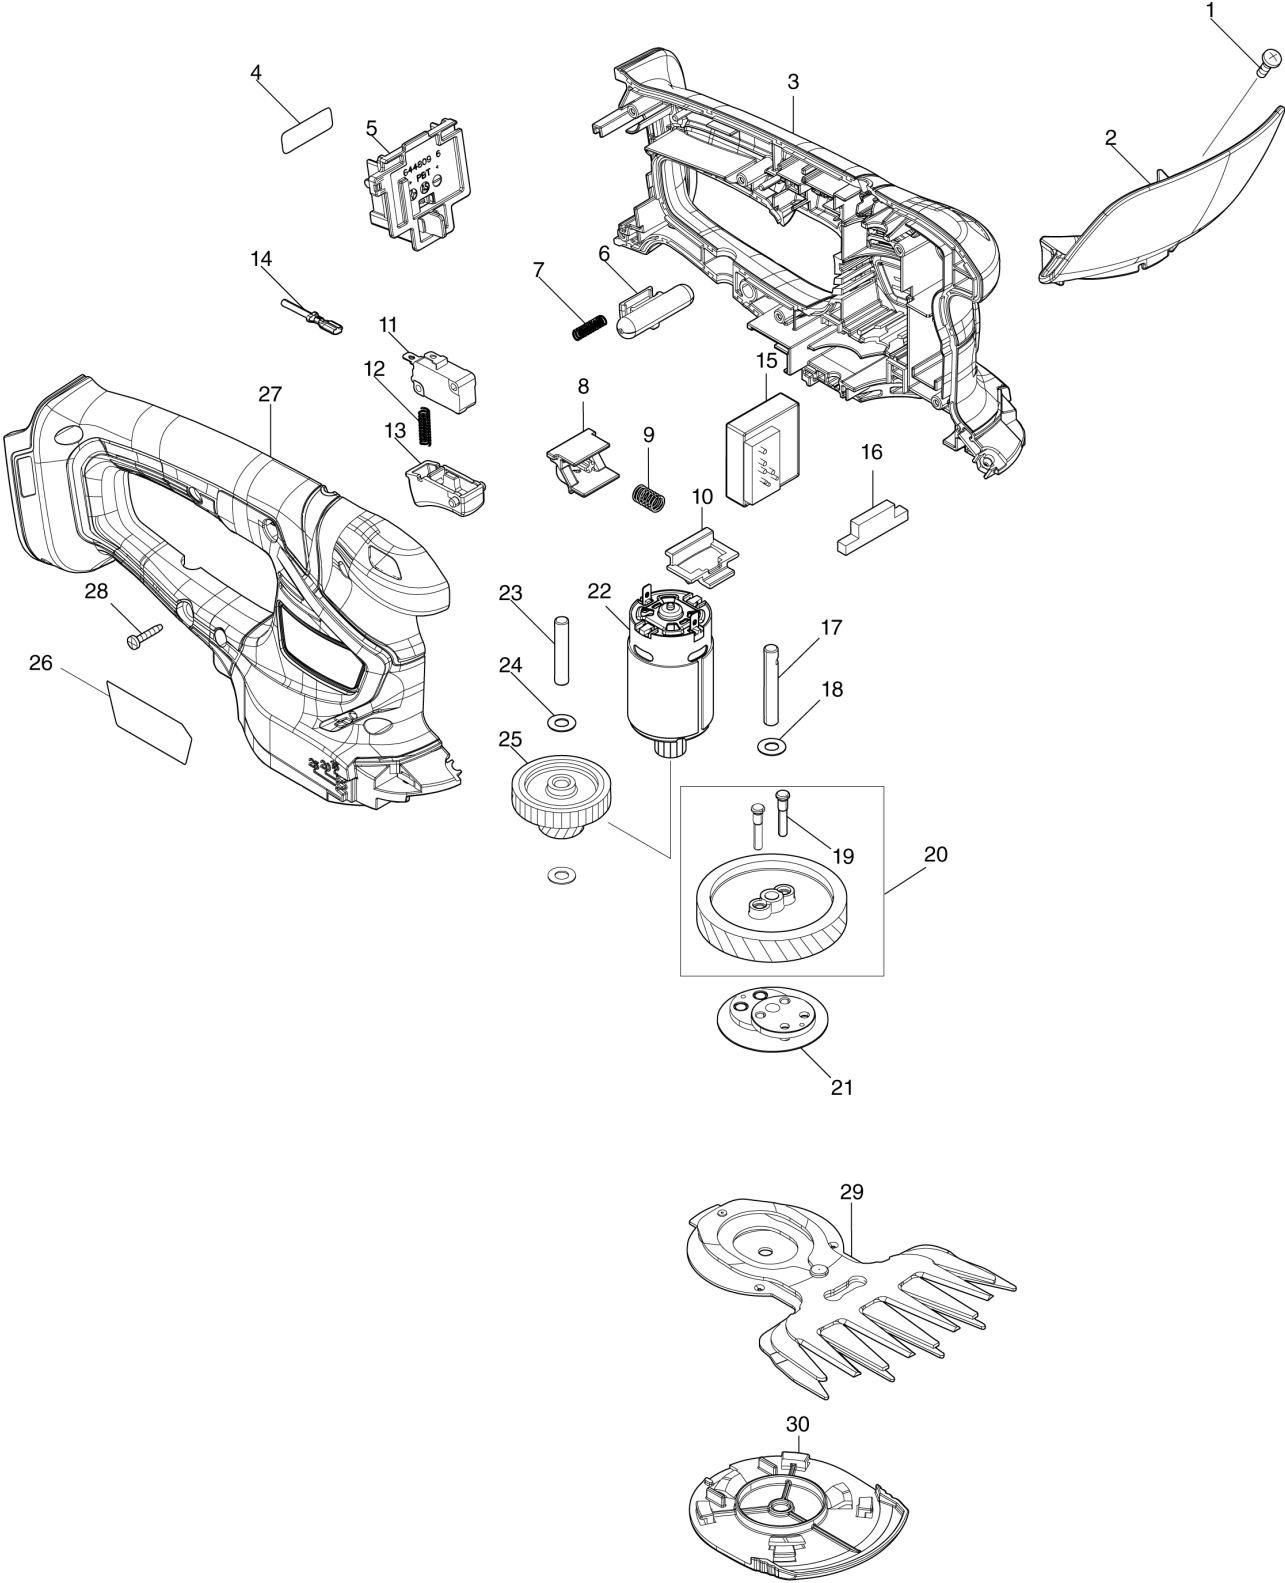

(VN) DUM111 / 110MM CORDLESS GRASS SHEAR

VN	VIETNAM

DUM111 / 110MM CORDLESS GRASS SHEAR

Item	Sub	Parts No.	Parts Description	Qty	I/C	E/C No.	Close No.	Remark
001		915116-7	BINDING HEAD SCREW M4X12	1				
002		141C31-9	PROTECTOR COMPLETE	1			Y08461	
	C10	8030K3-8	CAUTION LABEL	1			Y08461	
002-1		140V97-0	PROTECTOR COMPLETE	1	<	Y08461		
	C10	819948-3	CAUTION LABEL	1		Y08461		
003		183G03-2	HOUSING SET	1			DB439	
	C10	931102-0	HEX. NUT M4	1			DB439	
	C20	346275-0	PLATE	2			DB439	
	C30	263005-3	RUBBER PIN 6	2			DB439	
	D10		INC. 27				DB439	
003-1		183U53-1	HOUSING SET	1	S	DB439		
	C10	931102-0	HEX. NUT M4	1		DB439		
	C20	346275-0	PLATE	2		DB439		
	C30	263005-3	RUBBER PIN 6	2		DB439		
	D10		INC. 27			DB439		
004		811957-8	DUM111 SERIAL NO. LABEL	1				
005		644809-6	TERMINAL	1			D8745	
005-1		643852-2	TERMINAL	1	<	D8745		
006		452438-9	LOCK OFF BUTTON	1			DB439	
006-1		413A16-6	LOCK OFF BUTTON	1	S	DB439		
007		231473-8	COMPRESSION SPRING 4	1				
008		457534-8	SLIDE PLATE	1				
009		234339-1	COMPRESSION SPRING 6	1				
010		454879-5	LOCK LEVER	1				
011		650744-8	SWITCH D3V-16-3C26	1				
012		231473-8	COMPRESSION SPRING 4	1				
013		417564-1	SWITCH LEVER	1				
014		632S19-1	LEAD UNIT	1				
015		620E35-1	CONTROLLER	1				
016		451814-4	DUST GUARD	1				
017		268254-7	PIN 6	1				
018		253715-0	FLAT WASHER 6	1				
019		268256-3	PIN 4	2				
020		135883-0	HELICAL GEAR 47 ASS'Y	1				
	D10		INC. 19					
021		161598-3	CRANK COMPLETE	1				
022		629943-3	DC MOTOR	1				
023		268076-5	PIN 6	1				
024		253715-0	FLAT WASHER 6	2				
025		226831-1	GEAR 12-31	1				
026		811949-7	DUM111 NAME PLATE	1				
027		183G03-2	HOUSING SET	1			DB439	
	C10	931102-0	HEX. NUT M4	1			DB439	
	C20	346275-0	PLATE	2			DB439	
	C30	263005-3	RUBBER PIN 6	2			DB439	
	D10		INC. 3				DB439	
027-1		183U53-1	HOUSING SET	1	S	DB439		
	C10	931102-0	HEX. NUT M4	1		DB439		
	C20	346275-0	PLATE	2		DB439		
	C30	263005-3	RUBBER PIN 6	2		DB439		
	D10		INC. 3			DB439		
028		266429-2	TAPPING SCREW 3X16	6				
029		191N23-4	SHEAR BLADE ASSEMBLY 110 SET	1				
	C10	188369-3	OIL VESSEL SET	1				
030		140451-6	UNDER COVER COMPLETE	1				
A01		191N24-2	SHEAR BLADE ASSEMBLY 200S SET	1				
	C10	188369-3	OIL VESSEL SET	1				
A02		413885-9	BLADE COVER 110	1				
A03		413429-5	STORAGE COVER	1				
A04		458342-0	BLADE COVER	1				
A05		450128-8	BATTERY COVER	1				
A06		***DC18SD	DC18SD BATTERY CHARGER	1				
	D10		COMPO-PARTS					
A07		196235-0	BATTERY BL1815N SET	1				

Interchange
O : Yes
X : No
< : the new part can be substituted for the current.
> : the current part can be substituted for the new.
S : Interchangeable as a set.