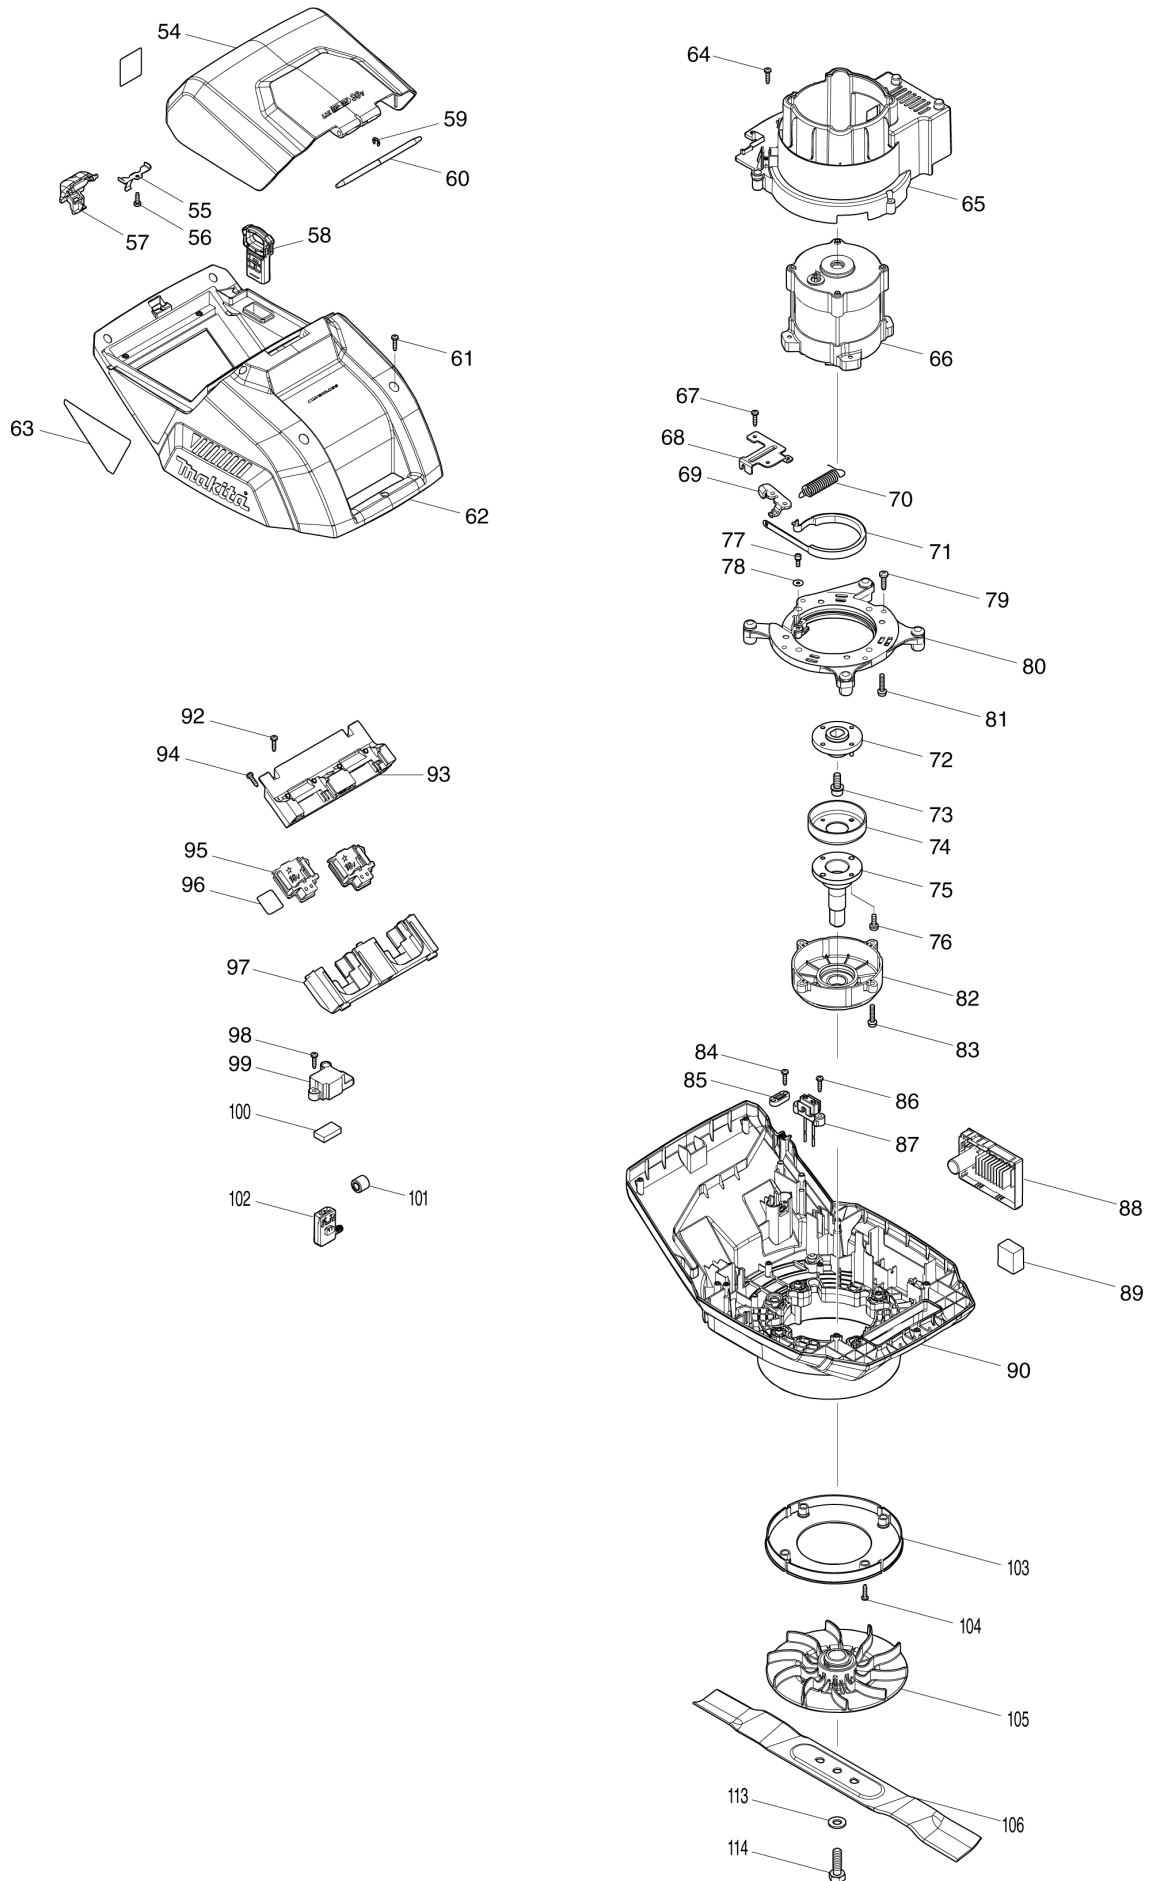

(VN) DLM460 / 460MM CORDLESS LAWN MOWER