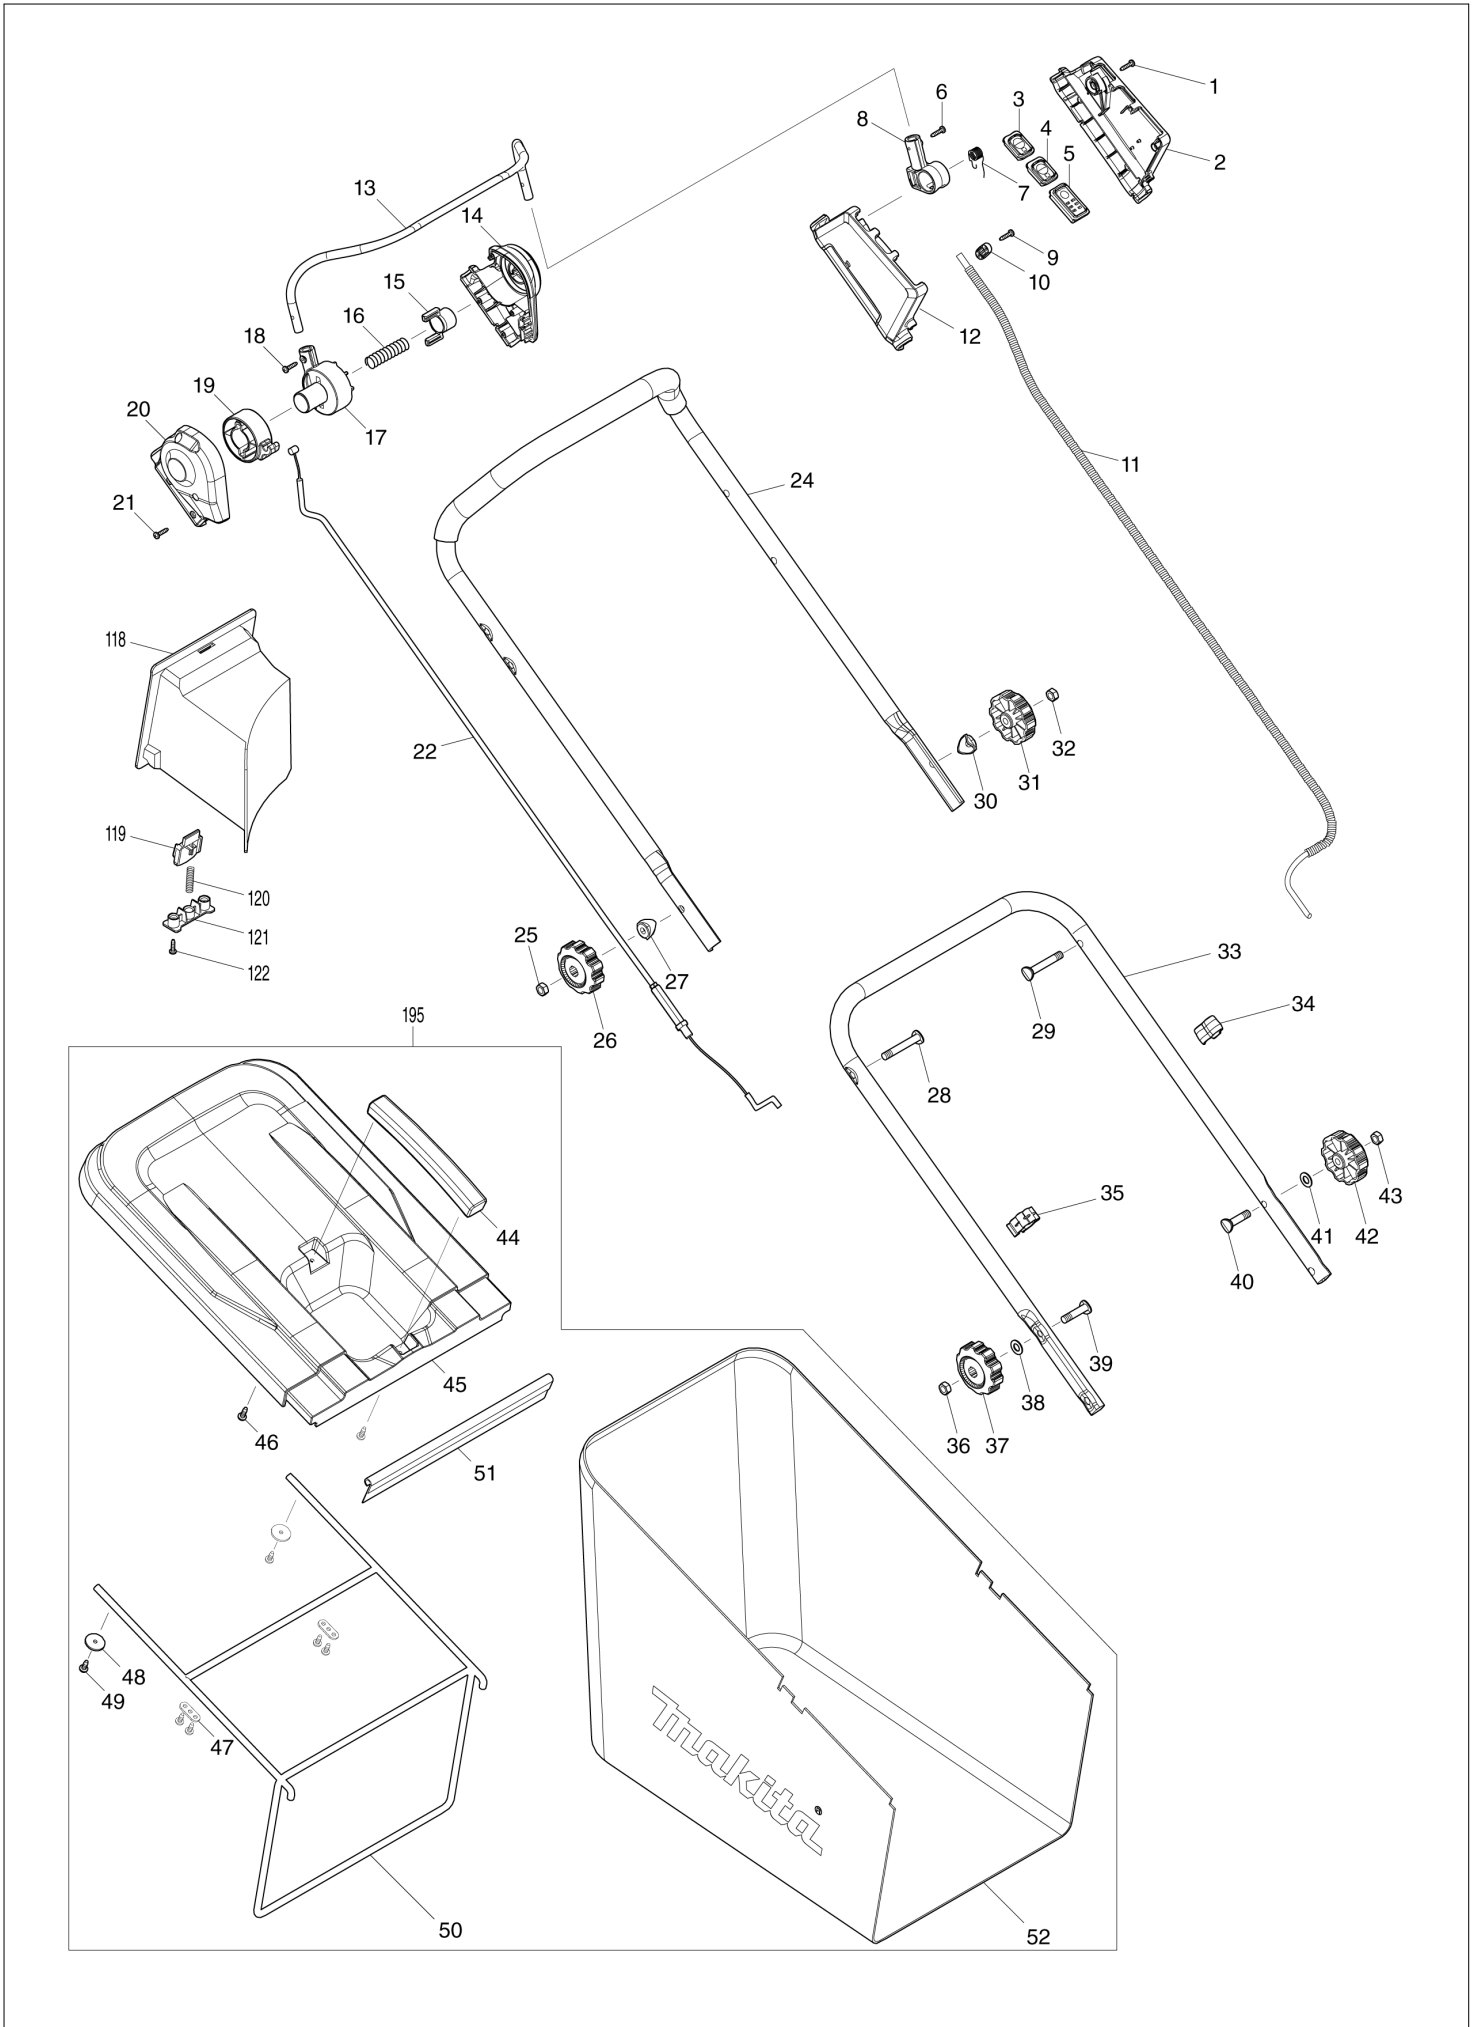

(VN) DLM460 / 460MM CORDLESS LAWN MOWER