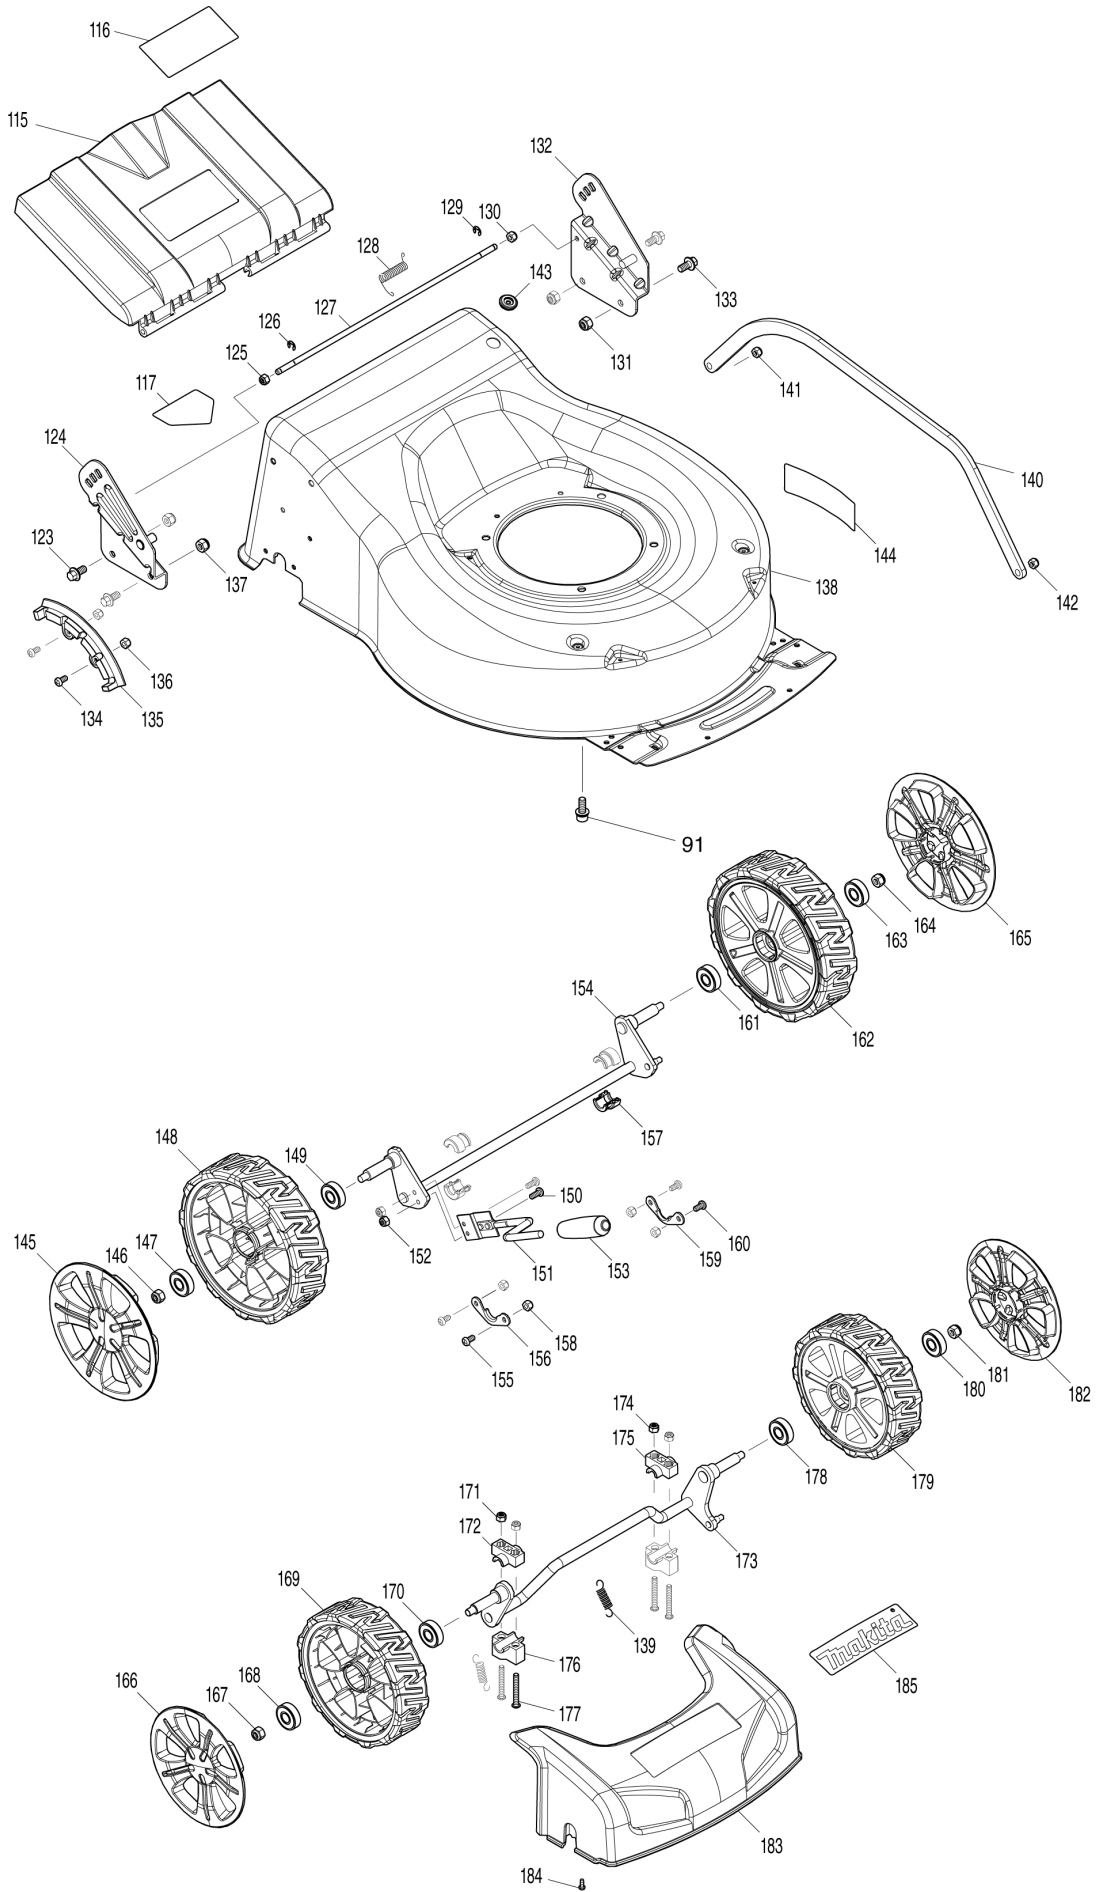

(VN) DLM460 / 460MM CORDLESS LAWN MOWER

VN	VIETNAM

DLM460 / 460MM CORDLESS LAWN MOWER

Item	Sub	Parts No.	Parts Description	Qty	I/C	E/C No.	Close No.	Remark
001		266326-2	TAPPING SCREW 4X18	4				
002		183K45-0	SWITCH BOX SET	1				
	D10		INC. 12					
003		140F09-7	SWITCH CIRCUIT COMPLETE	1				
	C10	810D46-0	SWITCH LABEL	1				
004		140F10-2	SWITCH CIRCUIT COMPLETE	1				
	C10	818A74-1	SWITCH LABEL	1				
005		140F08-9	LED CIRCUIT COMPLETE	1				
	C10	818A73-3	INDICATION LABEL	1				
006		266324-6	TAPPING SCREW 4X22	1				
007		232470-7	TORSION SPRING 12	1				
008		458803-0	LEVER SUPPORT	1				
009		266326-2	TAPPING SCREW 4X18	2				
010		687124-5	STRAIN RELIEF	1				
011		699115-4	POWER SUPPLY CORD UNIT	1				
012		183K45-0	SWITCH BOX SET	1				
	D10		INC. 2					
013		327208-4	SWITCH LEVER	1				
014		183K56-5	LEVER BOX SET	1				
	C10	818A72-5	INDICATION LABEL	1				
	D10		INC. 20					
015		458807-2	LOCK OFF BUTTON	1				
016		231227-3	COMPRESSION SPRING 15	1				
017		458805-6	DRIVING SLEEVE A	1				
018		266324-6	TAPPING SCREW 4X22	1				
019		458806-4	DRIVING SLEEVE B	1				
020		183K56-5	LEVER BOX SET	1				
	C10	818A72-5	INDICATION LABEL	1				
	D10		INC. 14					
021		266326-2	TAPPING SCREW 4X18	4				
022		162509-1	CONTROL CABLE	1				
024		DA00001255	HANDLE UPPER + GRIP RUBBER	1			C6105	
024-1		327329-2	HANDLE UPPER	1	O	C6105		
025		DA00000563	HEXAGON NUT M8	1				
026		DA00000564	KNOB	1				
027		DA00000924	PLASTIC SADDLE WASHER 8	1				
028		DA00000569	SADDLE HEAD BOLT M8X58	1				
029		DA00000569	SADDLE HEAD BOLT M8X58	1				
030		DA00000924	PLASTIC SADDLE WASHER 8	1				
031		DA00000564	KNOB	1				
032		DA00000563	HEXAGON NUT M8	1				
033		671001606	LOWER HANDLE BAR	1				
034		458810-3	CABLE CLAMP	1				
035		671611001	CABLE CLIP	1				
036		DA00000563	HEXAGON NUT M8	1				
037		DA00000564	KNOB	1				
038		671007007	FLAT WASHER 8	1				
039		DA00000880	SADDLE HEAD BOLT M8X35	1				
040		DA00000880	SADDLE HEAD BOLT M8X35	1				
041		671007007	FLAT WASHER 8	1				
042		DA00000564	KNOB	1				
043		DA00000563	HEXAGON NUT M8	1				
044		671454001	GRASS CATCHER HANDLE	1				
045		671467001	GRASS CATCHER UPPER BORAD	1				
046		DA00000326	TAPPING SCREW ST5X16	2				
047		DA00000335	RETAINER PLATE	2				
048		DA00000025	WASHER 5	2				
049		DA00000888	TAPPING SCREW ST5X12	6				
050		671001443	GRASS CATCHER FRAME	1				
051		671001353	GRASS CATCHER FRAME SHEATH	1				
052		671001418	GRASS CATCHER CLOTH SET MAKITA	1				
054		140F02-1	BATTERY COVER COMPLETE	1				
	C10	890380-0	CAUTION LABEL	1				
	C20	818U29-6	INDICATION LABEL	1				
055		232471-5	LEAF SPRING	1				

B:DLM460PT2(H)

Interchange
O : Yes
X : No
< : the new part can be substituted for the current.
> : the current part can be substituted for the new.
S : Interchangeable as a set.