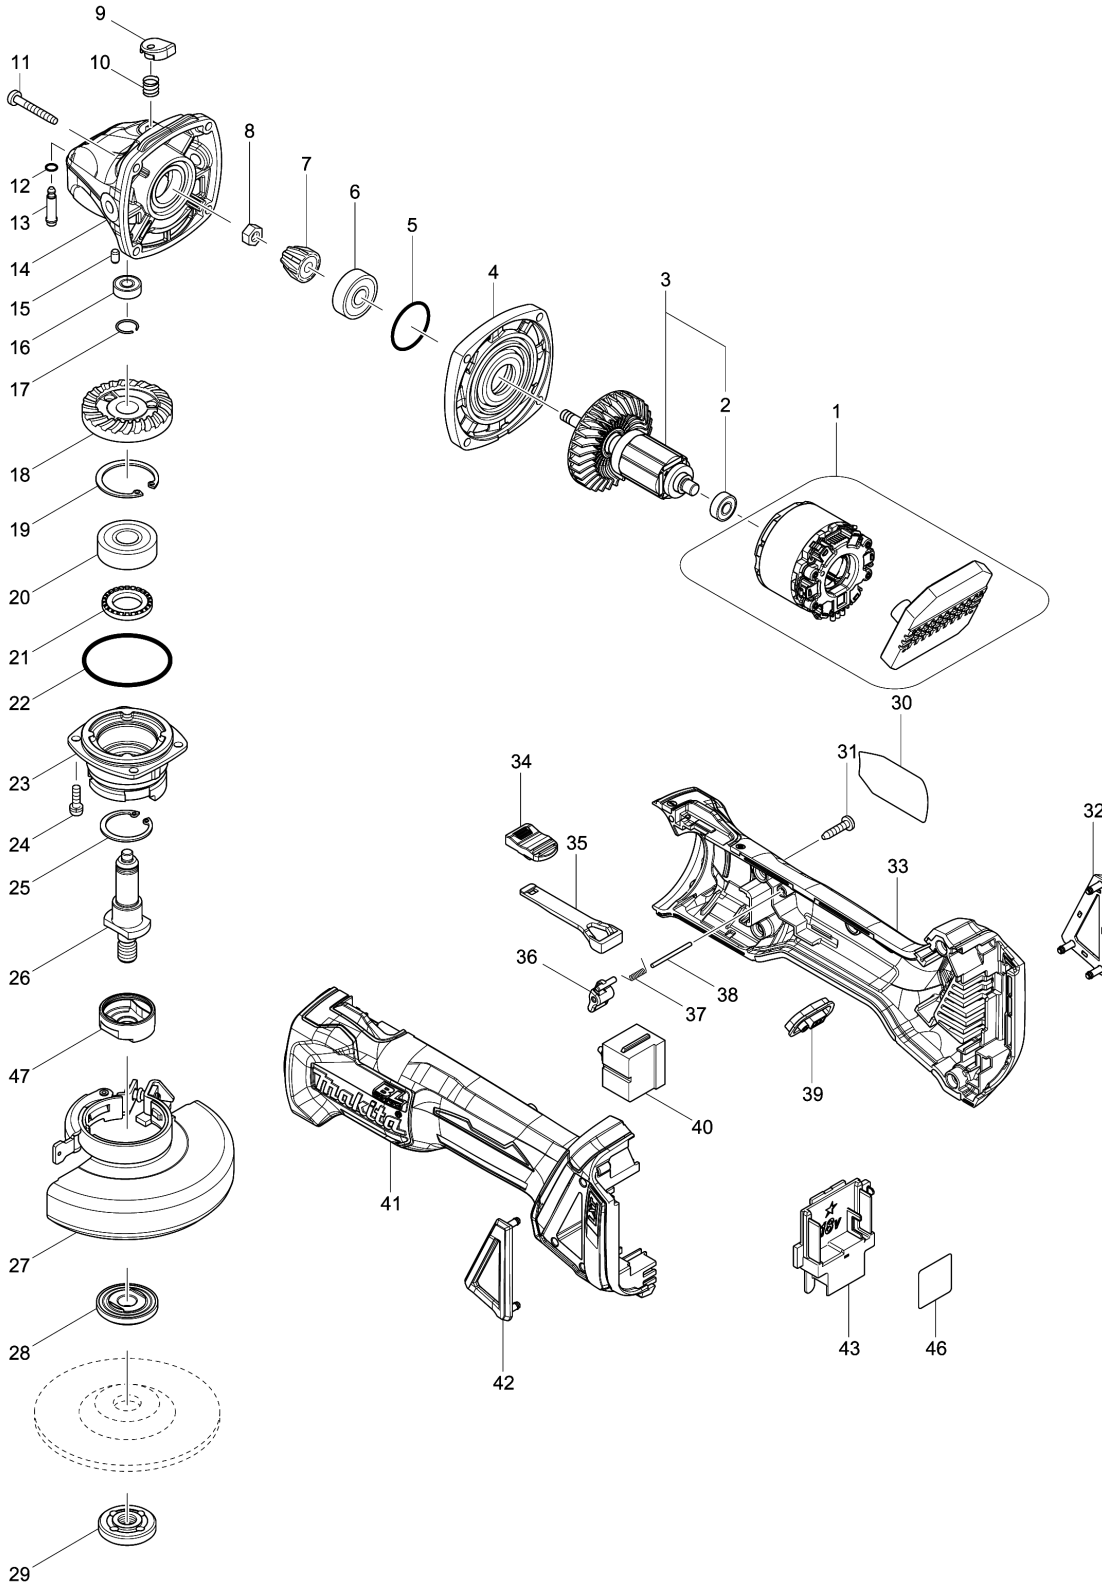

### Model No.DGA406 100MM CORDLESS ANGLE GRINDER

## Model No.DGA406 100MM CORDLESS ANGLE GRINDER

Mặt hàng	Mã số phụ tùng	Mô Tả	I/C	Qty	New/Old	Sales	Purch.	Note
001	629201-7	STATOR COMPLETE		1				
002	210034-7	BALL BEARING 607LLB		1	*			
002-1	210169-4	BALL BEARING 607LLB	<	1				
003	519378-5	ROTOR ASS'Y		1	*			
D10		INC. 2			*			
003-1	510329-1	ROTOR ASS'Y	<	1				
D10		INC. 2						
004	319214-3	GEAR HOUSING COVER		1				
005	213445-5	O-RING 26		1				
006	210042-8	BALL BEARING 629LLB		1				
007	227541-3	SPIRAL BEVEL GEAR 10		1	*			
007-1	226861-2	SPIRAL BEVEL GEAR 10	S	1				
008	252186-8	HEX. NUT M6		1				
009	417771-6	PIN CAP		1				
010	233072-2	COMPRESSION SPRING 8		1				
011	266361-0	TAPPING SCREW 4X30		4				
012	213960-9	O RING 5		1				
013	256546-6	SHOULDER PIN 4		1				
014	319213-5	GEAR HOUSING		1				
015	263002-9	RUBBER PIN 4		1				
016	210033-9	BALL BEARING 696ZZ		1				
017	233950-6	RING SPRING 11		1				
018	227641-9	SPIRAL BEVEL GEAR 37		1	*			
018-1	226862-0	SPIRAL BEVEL GEAR 37	S	1				
019	962151-6	RETAINING RING R-32		1				
020	211129-9	BALL BEARING 6201DDW		1				
021	262153-5	FELT RING 16		1				
022	213622-9	O RING 45		1				
023	319399-5	BEARING BOX		1				
024	911121-2	PAN HEAD SCREW M4X14		4				
025	962105-3	RETAINING RING R-26		1				
026	326669-5	SPINDLE		1				
027	125885-4	WHEEL COVER 100AK ASS'Y		1				
C10	213009-5	O RING 4		1				
C20	265180-1	PAN HEAD SCREW M5X16		1				
028	224483-2	INNER FLANGE 30		1				
029	224559-5	LOCK NUT 10-30		1				
030	851Y53-0	DGA406 NAME PLATE		1				
031	266326-2	TAPPING SCREW 4X18		5				
032	455450-8	DUST COVER R		1				
033	187998-9	MOTOR HOUSING SET		1	*			

Please order the parts with part number.

Print Date 30/7/2021