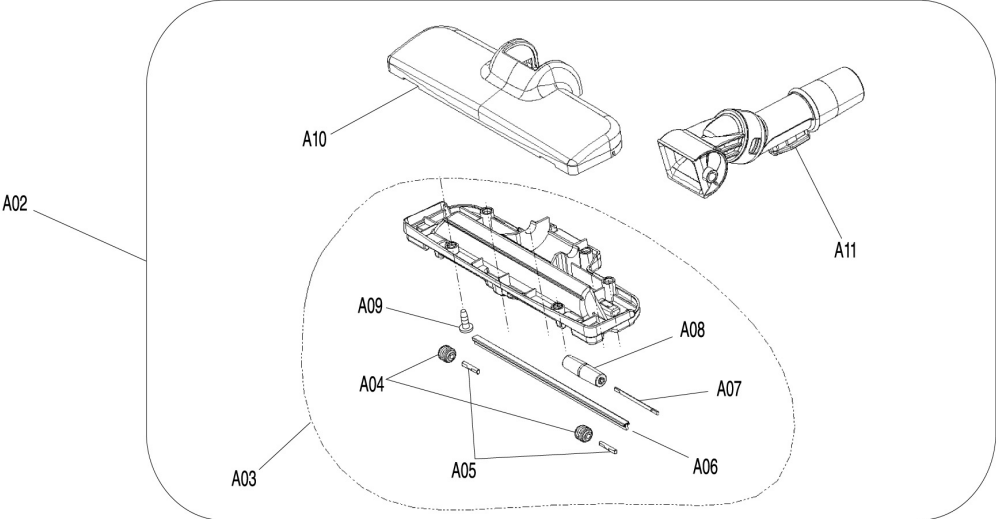

(VN) DCL501 / CORDLESS CYCLONE CLEANER

VN	VIETNAM

DCL501 / CORDLESS CYCLONE CLEANER

Item	Sub	Parts No.	Parts Description	Qty	I/C	E/C No.	Close No.	Remark
001		SH00000011	BODY DECORATION L	1				
002		SH00000021	SCREW M4X12 BLACK	1				
003		SH00000020	SCREW M4X16 SILVER	2				
004		SH00000019	SCREW M4X12 SILVER	2				
005		SH00000255	WHEEL COVER L	1				
006		SH00000006	UPPER BODY L	1				
007		SH00000002	WHEEL BASE	1				
008		SH00000003	WHEEL GIDE	1				
009		SH00000019	SCREW M4X12 SILVER	4				
010		SH00000051	FERRITE	1		Y07963		
011		SH00000015	DUCT COVER ASSY	1				
012		SH00000019	SCREW M4X12 SILVER	3				
013		SH00000254	ELECTRIC EQUIPMENT UNIT	1			Y08202	
013-1		SH00000404	ELECTRIC EQUIPMENT UNIT	1	O	Y08202		
014		SH00000005	LOWER BODY 2ND ASSY	1				
	D10		INC. 15,16					
015		SH00000057	ROLLER D	1				
016		SH00000047	ROLLER SHAFT D	1				
017		SH00000003	WHEEL GIDE	1				
018		SH00000002	WHEEL BASE	1				
019		SH00000007	UPPER BODY R	1				
020		SH00000256	WHEEL COVER R	1				
021		SH00000020	SCREW M4X16 SILVER	2				
022		SH00000019	SCREW M4X12 SILVER	2				
023		SH00000021	SCREW M4X12 BLACK	1				
024		SH00000257	MAIN TRIM	1				
025		SH00000016	EXHAUST COVER ASSY	1				
	D10		INC. 26-29					
026		SH00000048	FREE FRAME ASSY	1				
027		SH00000049	WASHER	1				
028-1		SH00000019	SCREW M4X12 SILVER	1				
029		SH00000021	SCREW M4X12 BLACK	2				
030		SH00000019	SCREW M4X12 SILVER	4				
031		SH00000018	BATTERY HOLDER	1				
032		643899-6	TERMINAL	1				
033		SH00000004	SEAL TAPE	1				
034		SH00000017	MK100 LED CIRCUIT ASS	1				
035		SH00000259	LED PANEL ASSY	1				
036		SH00000019	SCREW M4X12 SILVER	1				
037		SH00000008	BODY INNNER	1				
038		SH00000021	SCREW M4X12 BLACK	3				
039		SH00000022	SCREW M4X16 BLACK	1				
040-1		SH00000285	DUST CUP DK	1			Y07830	
	D10		INC. 40-46				Y07830	
040-2		SH00000285	DUST CUP DK	1	<	Y07830		
	D10		INC. 40-46			Y07830		
041		SH00000026	CUP COVER ASY	1				
042-1		SH00000286	CUP FILTER DK	1			Y07830	
042-2		SH00000286	CUP FILTER DK	1	<	Y07830		
043		SH00000028	CUP FRAME ASSY	1				
044		SH00000029	DUST PLATE	1				
045		SH00000031	LOWER DUST CUP ASSY	1				
046		SH00000032	CLEANING BRUSH	1				
A01		SH00000034	P SUC-HOSE 1ST ASS'Y	1			Y08032	
A01-1		SH00000323	P SUC-HOSE 1ST ASS'Y	1	O	Y08032		
A02		SH00000058	FLOOR NOZZLE ASSY	1				
	D10		INC. A03,A10,A11					
A03		SH00000036	F UNDER NOZZLE ASSY	1				
	D10		INC. A04-A09					
A04		SH00000053	ROLLER S	1				
A05		SH00000054	ROLLER SHAFT	1				
A06		SH00000052	BRUSH	1				
A07		SH00000056	ROLLER SHAFT D	1				
A08		SH00000055	ROLLER D	1				
A09		SH00000039	SCREW M4X14 SILVER	1				

Interchange
O : Yes
X : No
< : the new part can be substituted for the current.
> : the current part can be substituted for the new.
S : Interchangeable as a set.