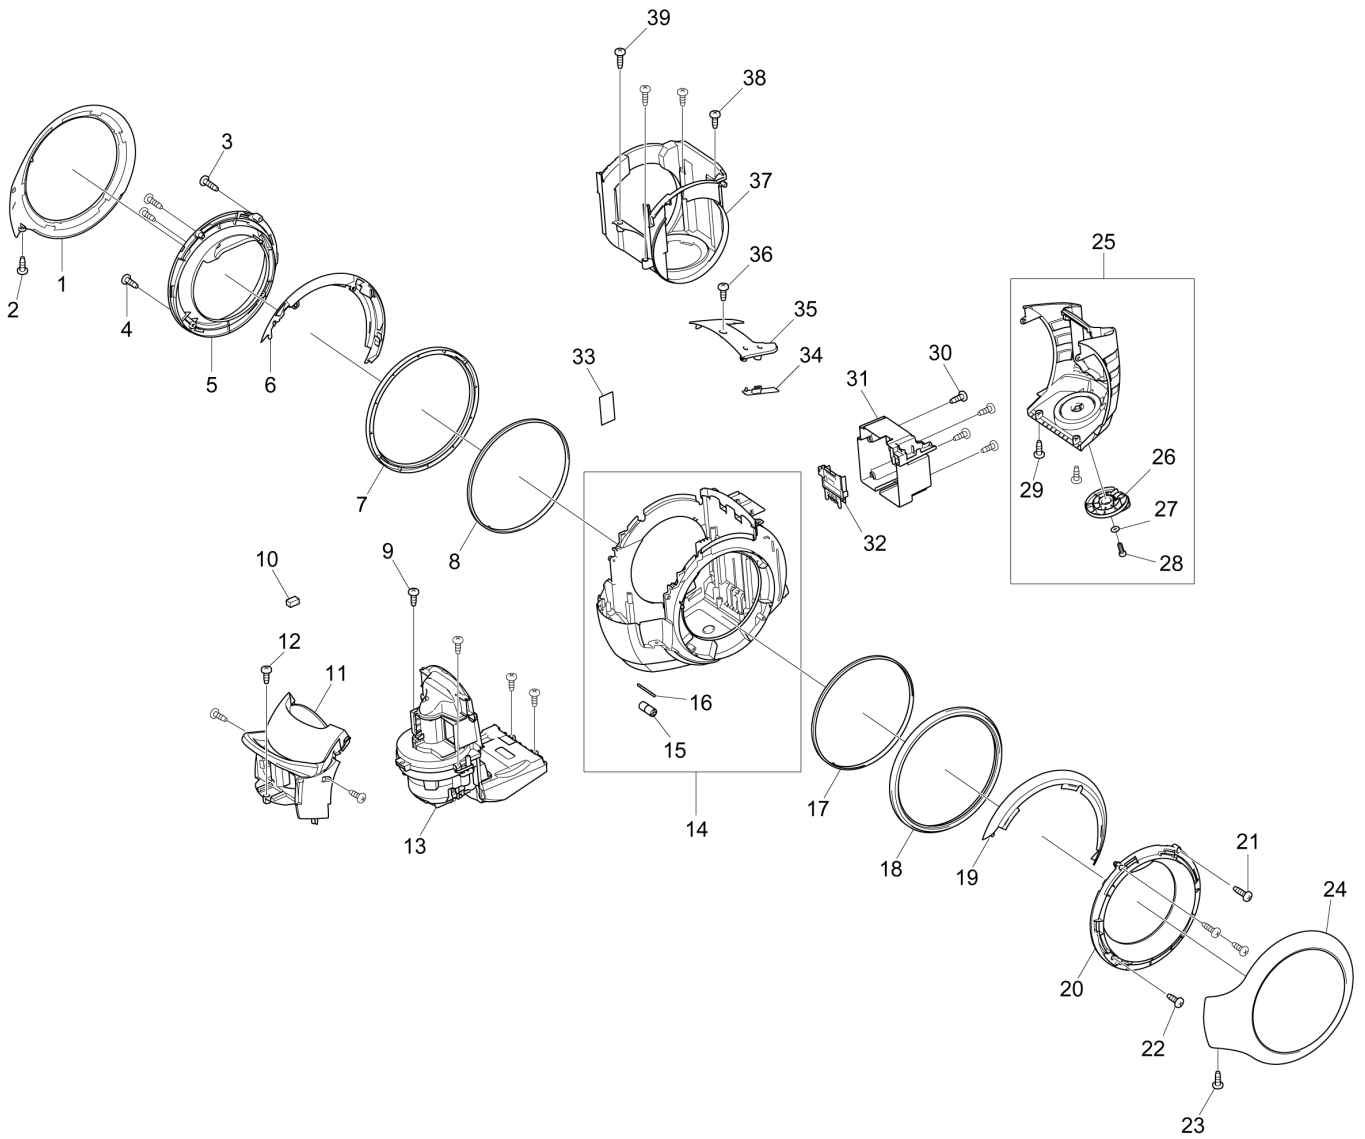

(VN) DCL501 / CORDLESS CYCLONE CLEANER