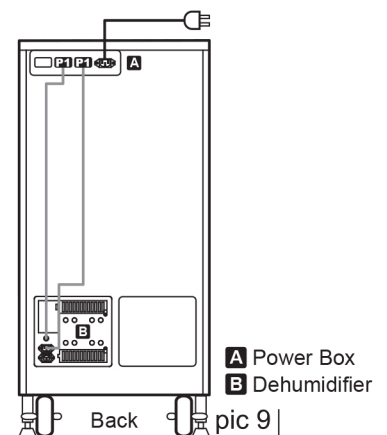

3. Specifications:

- 3.1 Humidity Range: 1~50%RH (adjustable)
- 3.2 Outside Dimension: W600*D695*H1274mm
- 3.3 Capacity: 413L
- 3.4 Shelves: 3 shelves
- 3.5 Color: white
- 3.6 Voltage: 110V/230V (select voltage in advance)
- 3.7 Display Precision: $\pm 3\%RH$; $\pm 1\text{C}$
- 3.8 Structure: 1mm thick carbon steel with paint.
- 3.9 Door: Handles, airtight magnetic sealers and reinforced glass.
- 3.10 Wheel: Four 3" wheels, all of them with brakes.
- 3.11 Grounding Wire: 1M Ω . (940mm long)
- 3.12 Power Consumption: Ave. 26Wh; Max. 145W
- 3.13 The best performance of the dry cabinet is achieved under the ambient condition of temperature below 30°C and relative humidity below 60%RH.

pic 1

Control Panel

pic 2

Set Value = 8%RH

pic 3

pic 7

pic 8

A Power Box
B Dehumidifier