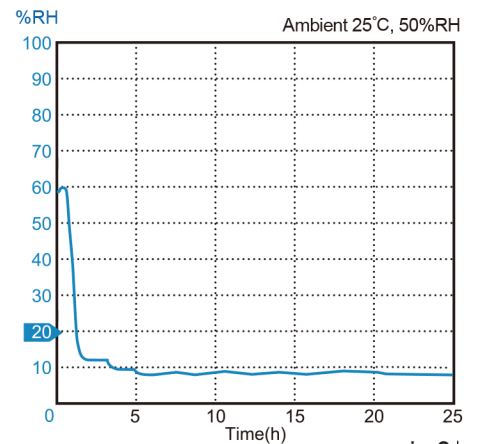

Set Value = 8%RH

pic 3