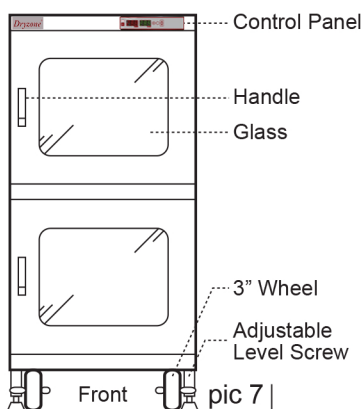

Model: C1U-400

1. Function:

This dry cabinet is designed to protect the electronic gadgets and valueable collections from moisture damage. C1U-400 is adjustable from 1%RH to 50%RH. The interior environment is controlled by precise digital controller.

2. Features:

2.1 Modular Design: This is a modularly designed dry cabinet. The main modules are display controller, power box, dehumidifier, shelf, caster wheel. All of the modules can be replaced easily.

2.2 Green Design: The performance of the dry cabinet can be upgraded by just changing the modules. There will be no waste materials created to pollute the environment. The old modules can be collected and sent back to the maker. Dr.Storage dry cabinets can be used as long as the cabinet structure is in good condition. It means that the product life could last for 10 to 20 years.

2.3 Flexible Design: The users can choose more dehumidifiers in the beginning or can add these modules in future. The units are so flexible that users can select and install modules at any time.

2.4 Easy Operation Design: It is a plug and play dry cabinet. Considerable training costs are saved. The default setting is 8%RH.

3. Specifications: