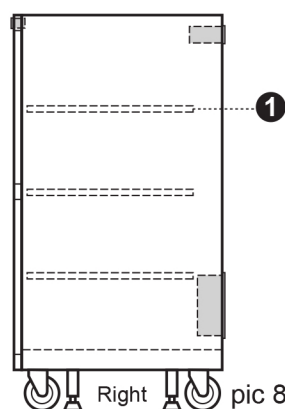

Model: C1U-400

1. Function:

This dry cabinet is designed to protect the electronic gadgets and valueable collections from moisture damage. C1U-400 is adjustable from 1%RH to 50%RH. The interior environment is controlled by precise digital controller.

2. Features:

2.1 Modular Design: This is a modularly designed dry cabinet. The main modules are display controller, power box, dehumidifier, shelf, caster wheel. All of the modules can be replaced easily.

2.2 Green Design: The performance of the dry cabinet can be upgraded by just changing the modules. There will be no waste materials created to pollute the environment. The old modules can be collected and sent back to the maker. Dr.Storage dry cabinets can be used as long as the cabinet structure is in good condition. It means that the product life could last for 10 to 20 years.

2.3 Flexible Design: The users can choose more dehumidifiers in the beginning or can add these modules in future. The units are so flexible that users can select and install modules at any time.

2.4 Easy Operation Design: It is a plug and play dry cabinet. Considerable training costs are saved. The default setting is 8%RH.

3. Specifications: